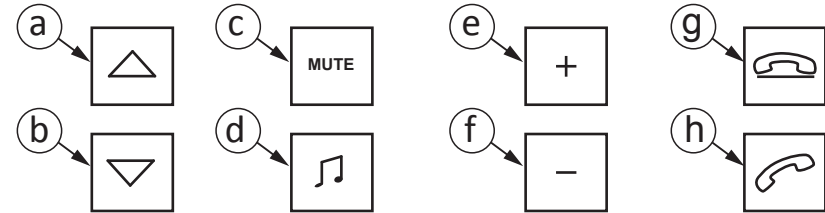

## Steering Wheel Remote Control Functions

Button	Radio Mode (analogue/digital)	All Other Sources (except AUX)	Incoming/Active Call
a	Seek Up	Track up	n/a
b	Seek Down	Track down	n/a
c	Mute	Mute	n/a
d	Source	Source	n/a
e	Volume +	Volume +	Volume +
f	Volume -	Volume -	Volume -
g	n/a	n/a	OFF Hook
h	n/a	n/a	On Hook/Reject